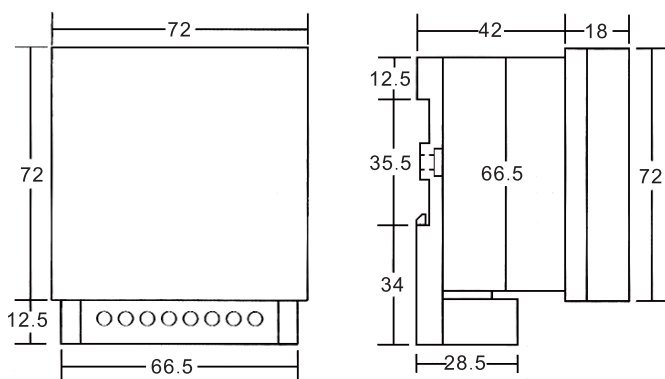

### Dimension: (unit m/m)

## PET-900TB, PET-901TB, PET-902TB

Dimensions: (Width 156mm x Height 83mm x Depth 73mm)

	Full Timing Range	Rated Voltage	Rated Control Capacity	Reset Time	Reset System
PET-900TB	9999S 9999M 9999H	AC 110-120V (50 / 60 Hz)  AC 220-240V (50 / 60Hz)	AC 110-120V 15 AMP  AC 220-240V 10 AMP	0.1 second max	B Type: Manual Reset
PET-901TB	99.99S 99M 59S 99H 59M				
PET-902TB	99S → 99S 99M → 99M 99H → 99H ON    OFF				

Dimension: (unit m/m)

Control Outputs and Connections: