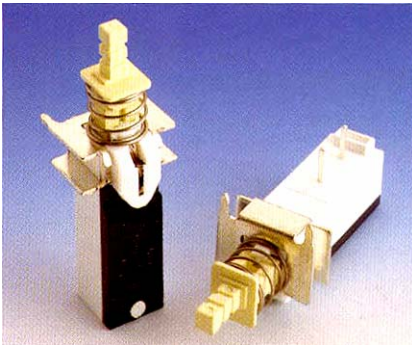

SO-160-9

Rating: 10A 250V AC TV-5

Approvals: UL/CSA

Rating: 5A/80A 250V AC

Approvals: VDE / DEMKO / NEMKO / SEMKO / FIMKO / SEV

Dimensions: