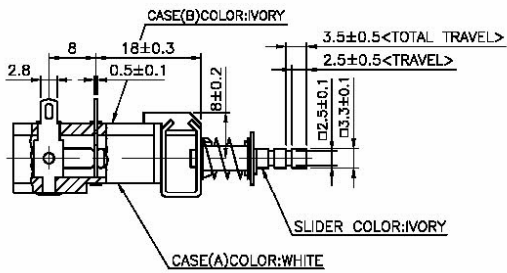

SO-160-3

Rating: 5A 250V AC TV-5

Approvals: UL/CSA

Rating: 5A/80A 250V AC

Approvals: SEV / FIMKO / NEMKO / VDE / DEMKO / SEMKO

Dimensions:

THIS MARK MEAN THAT UL TEST THE ENDURANCE IS 10,000 CYCLES.

C