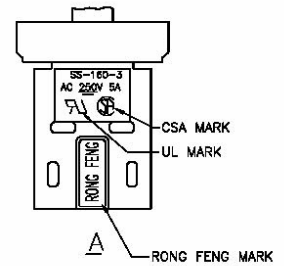

SO-160-3

Rating: 5A 250V AC TV-5

Approvals: UL/CSA

Rating: 5A/80A 250V AC

Approvals: SEV / FIMKO / NEMKO / VDE / DEMKO / SEMKO

Dimensions:

THIS MARK MEAN THAT UL TEST THE ENDURANCE IS 10,000 CYCLES.

C