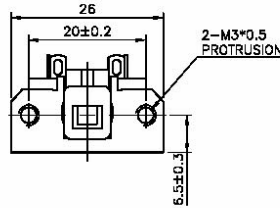

SO-160-3

Rating: 5A 250V AC TV-5

Approvals: UL/CSA

Rating: 5A/80A 250V AC

Approvals: SEV / FIMKO / NEMKO / VDE / DEMKO / SEMKO

Dimensions:

THIS MARK MEAN THAT UL TEST THE ENDURANCE IS 10,000 CYCLES.

C