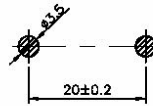

SO-160-3

Rating: 5A 250V AC TV-5

Approvals: UL/CSA

Rating: 5A/80A 250V AC

Approvals: SEV / FIMKO / NEMKO / VDE / DEMKO / SEMKO

Dimensions:

THIS MARK MEAN THAT UL TEST THE ENDURANCE IS 10,000 CYCLES.

C