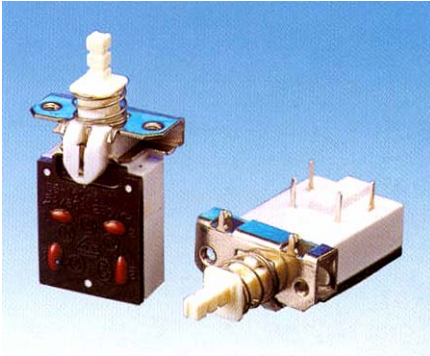

SO-160-3

Rating: 5A 250V AC TV-5

Approvals: UL/CSA

Rating: 5A/80A 250V AC

Approvals: SEV / FIMKO / NEMKO / VDE / DEMKO / SEMKO

Dimensions:

THIS MARK MEAN THAT UL TEST THE ENDURANCE IS 10,000 CYCLES.

C