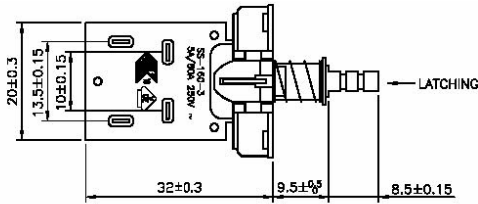

SO-160-3

Rating: 5A 250V AC TV-5

Approvals: UL/CSA

Rating: 5A/80A 250V AC

Approvals: SEV / FIMKO / NEMKO / VDE / DEMKO / SEMKO

Dimensions:

THIS MARK MEAN THAT UL TEST THE ENDURANCE IS 10,000 CYCLES.

C