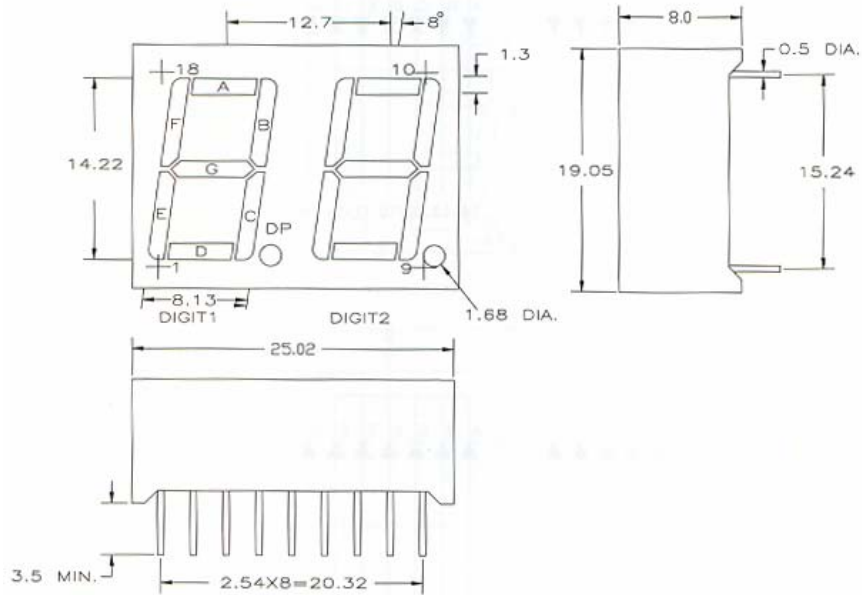

LDA5642-11EWRN

0.56" Dual Digit Display

Specifications:

- Color: Super Red
- Wavelength: 660nm
- Packing: Black with white epoxy
- Pin Count: 18 pins
- Pin Length: L=6.2mm

Megatone Electronics Corp.

Tel: +886-2-2951-0821 / Fax: +886-2-2593-1849