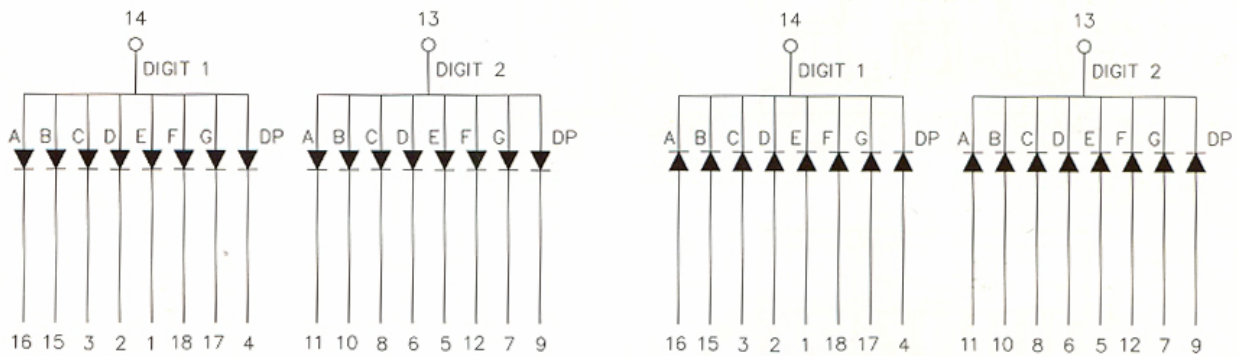

LDA5642-11EWRN

0.56" Dual Digit Display

Specifications:

- Color: Super Red
- Wavelength: 660nm
- Packing: Black with white epoxy
- Pin Count: 18 pins
- Pin Length: L=6.2mm

Megatone Electronics Corp.

Tel: +886-2-2951-0821 / Fax: +886-2-2593-1849