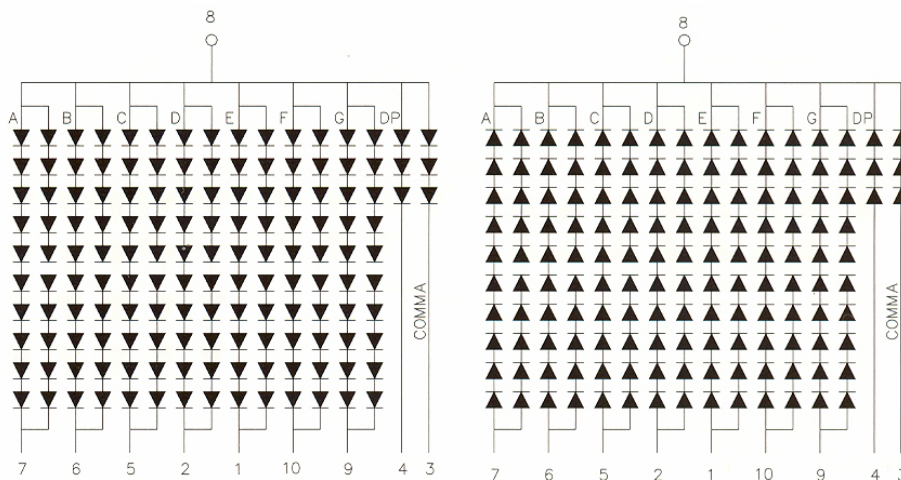

LDA5171-K2BREW

5.0" Single Digit Display

Specifications:

Color: Super Red

Wavelength: 660nm

Packing: Black with red epoxy

Pin count: 10 pins

Megatone Electronics Corp.