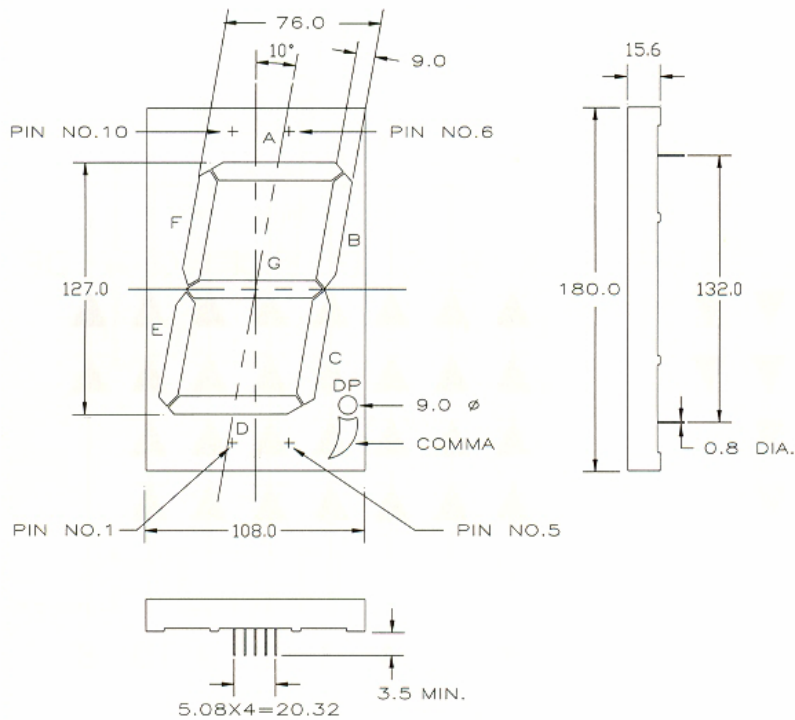

LDA5171-K2BREW

5.0" Single Digit Display

Specifications:

Color: Super Red

Wavelength: 660nm

Packing: Black with red epoxy

Pin count: 10 pins

Megatone Electronics Corp.