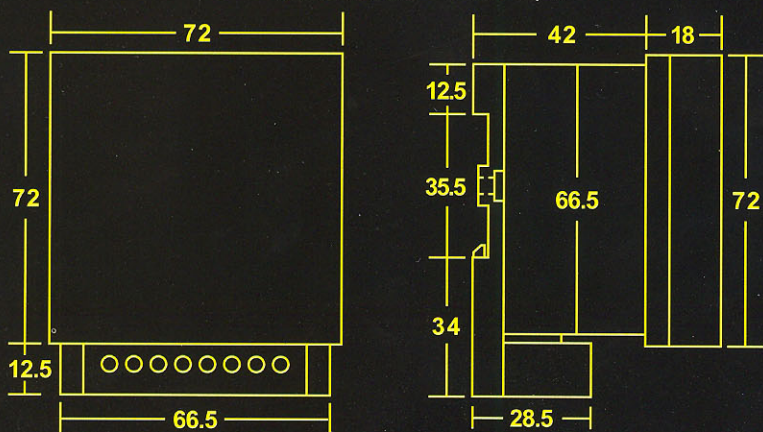

PROGRAMMABLE DIGITAL ELECTRONIC TIMER

- Easy operation
- Memory With "EE PROM" IC Control
- Lock Function
- LCD With Back Light

MULTI RANGE TIMER

MULTI RANGE TIMER

MULTI RANGE TWIN TIMER

MODEL

PET-900A
PET-900B

PET-901A
PET-901B

PET-902A
PET-902B

RATED VOLTAGE	AC 110~120V 50/60Hz, DC12V AC 220~240V 50/60Hz, DC24V	AC 110~120V 50/60Hz, DC12V AC 220~240V 50/60Hz, DC24V	AC 110~120V 50/60Hz, DC12V AC 220~240V 50/60Hz, DC24V
FULL TIMING RANGE	9999S, 9999M, 9999H	99.99S, 99M59S, 99H59M	
RATED CONTROL CAPACITY	NO: 13A NC: 10A	NO: 13A NC: 10A	NO: 13A NC: 10A
LIFE	MECHANICAL: 5×10^6 times ELECTRICAL: 10^5 times	MECHANICAL: 5×10^6 times ELECTRICAL: 10^5 times	MECHANICAL: 5×10^6 times ELECTRICAL: 10^5 times
RESETTING SYSTEM	A TYPE: POWER RESET B TYPE: MANUAL RESET	A TYPE: POWER RESET B TYPE: MANUAL RESET	A TYPE: POWER RESET B TYPE: MANUAL RESET
RESETTING TIME	0.1 Second max.	0.1 Second max.	0.1 Second max.
OPERATING AMBIENT TEMPERATURE	-10°C ~ 50°C	-10°C ~ 50°C	-10°C ~ 50°C

DIMENSION: UNIT m/m

CONTROL OUTPUTS & CONNECTIONS